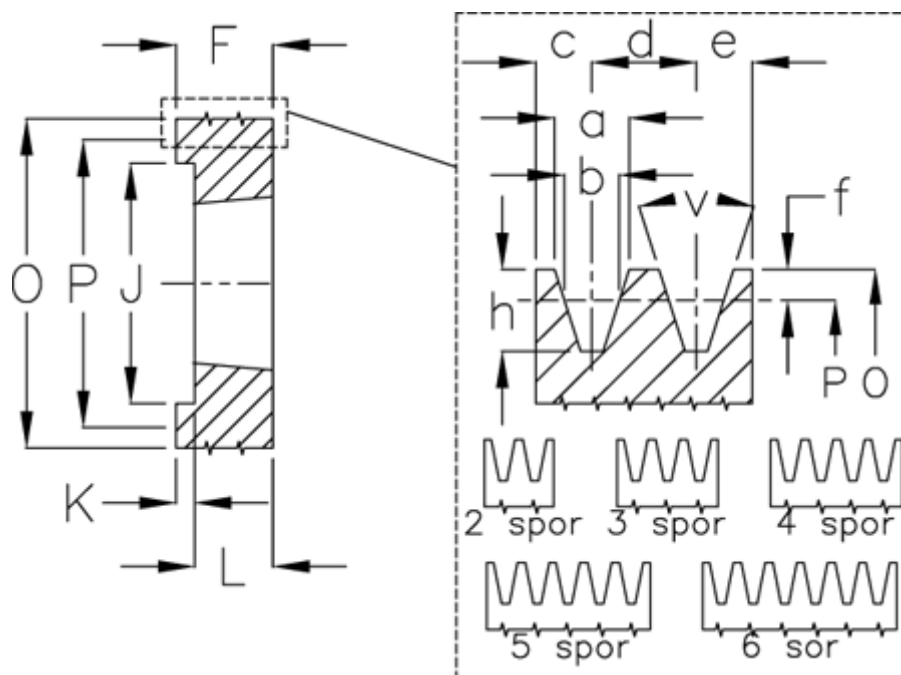

Article number: 604110009504

Description: V-belt pulley SPA 95/4 TL1615

## Measures

a	= 12,7	For bush	= 1610	P	= 95
b	= 11	h	= 13,8	Type	= SPA
Bush $\zeta$ max	= 42	J	= 63.0	v	= 34 grader
c	= 10	K	= 27		
d	= 15	L	= 38		
e	= 10	m	= -		
f	= 2,8	Number of ribs	= 4		
F	= 65	O	= 100,5		